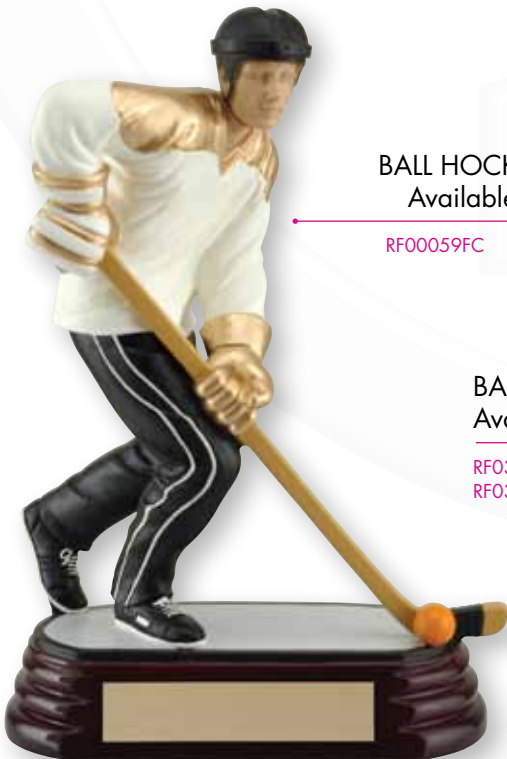

RF03086FC	6 1/4"	$7.95
RF03186FC	7 1/4"	$12.95

NEW!

RF00005PG 8" $19.95

BALL HOCKEY RESIN
Available in 1 Size

RF00059FC 8" $19.50

BALL HOCKEY RESIN
Available in 2 Sizes

RF03017FC	6 1/4"	$7.95
RF03117FC	7 1/4"	$12.95