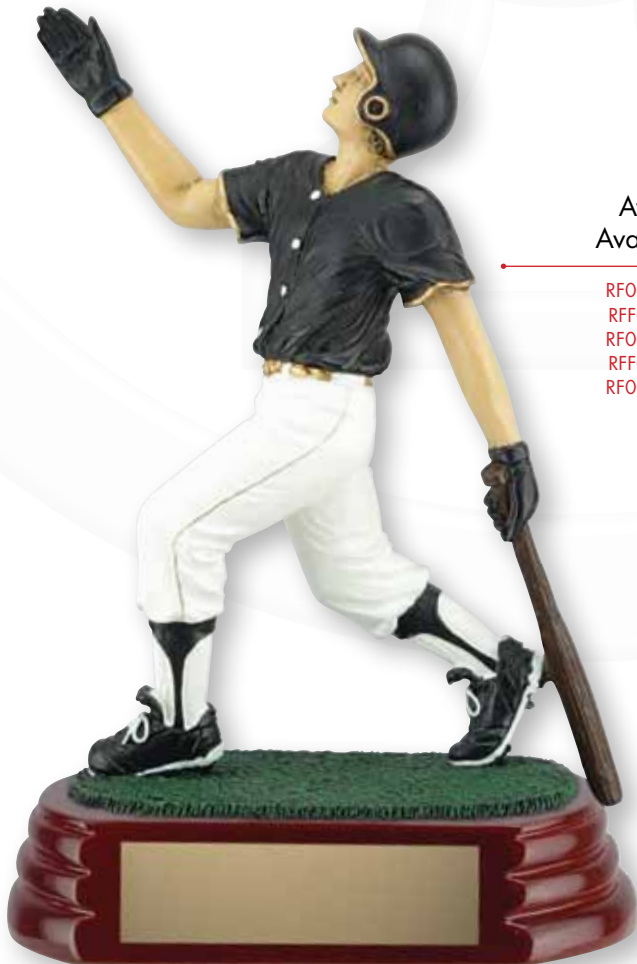

Available in 2 Sizes

RF00021FC	4"	\$12.50
RF00121FC	4 3/4"	\$16.95

Available in 2 Sizes

T12-22262	4 1/4" x 6"	\$10.95
T12-22263	5" x 7"	\$11.95

Available in 3 Sizes (Male)
Available in 2 Sizes (Female)

RF00610FC	MALE	6"	\$14.50
RFF0610FC	FEMALE	6"	\$14.50
RF00010FC	MALE	8"	\$19.50
RFF0010FC	FEMALE	8"	\$19.50
RF00110FC	MALE	10"	\$33.95