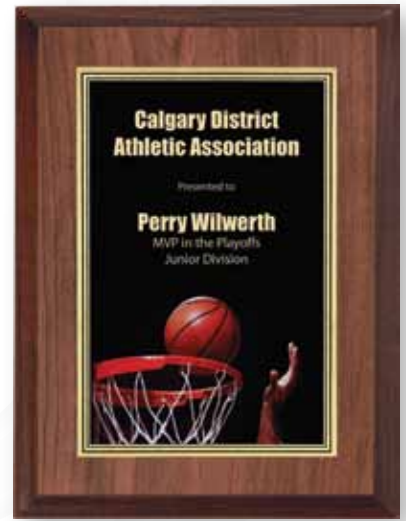

Mounted on Cherrywood Laminate Plaques

BASEBALL
Available in 1 Size

T12-45318BSBL 6"x 8" \$15.95

Featuring a Full Colour Photo Realistic image digitally printed onto a black brass plate, when engraved, shows your engraving in gold.