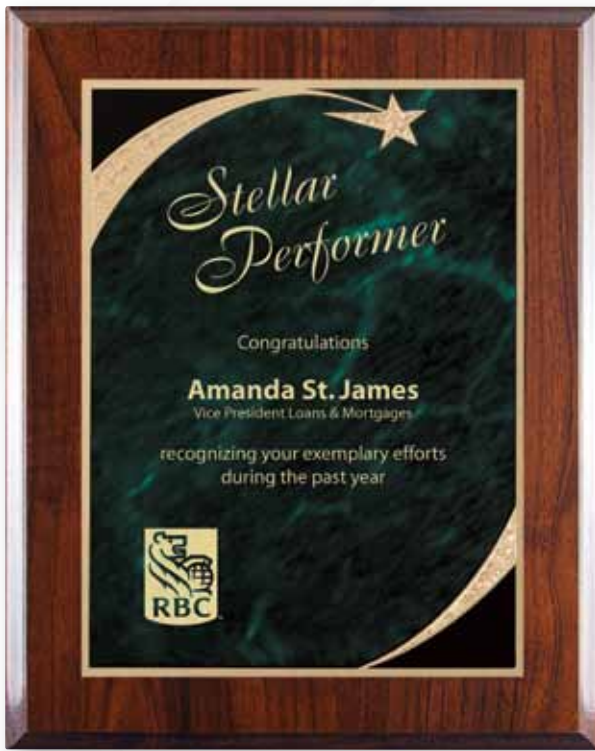

NEW!

Available in 3 Sizes

T12-96311A	6"x 8"	\$18.95
T12-96311B	7"x 9"	\$23.95
T12-96311C	8"x 10"	\$29.95

NEW!

Available in 3 Sizes

T12-96312A	6"x 8"	\$18.95
T12-96312B	7"x 9"	\$23.95
T12-96312C	8"x 10"	\$29.95

Engraving is shown for illustration purposes only.

All plaques and plates are interchangeable. Please specify your choice when ordering.

NEW!

VICTORY SERIES

Available in 3 Sizes & 3 Colours

T12-97315A	7" x 9"	\$23.50
T12-97315B	8" x 10"	\$29.75
T12-97315C	9" x 12"	\$39.50

Mounted on high gloss cherrywood laminate plaques, these screened plates offer exceptional value at a very reasonable cost.

NEW!

Please specify your colour choice when ordering.

Available in 3 Sizes & 3 Colours